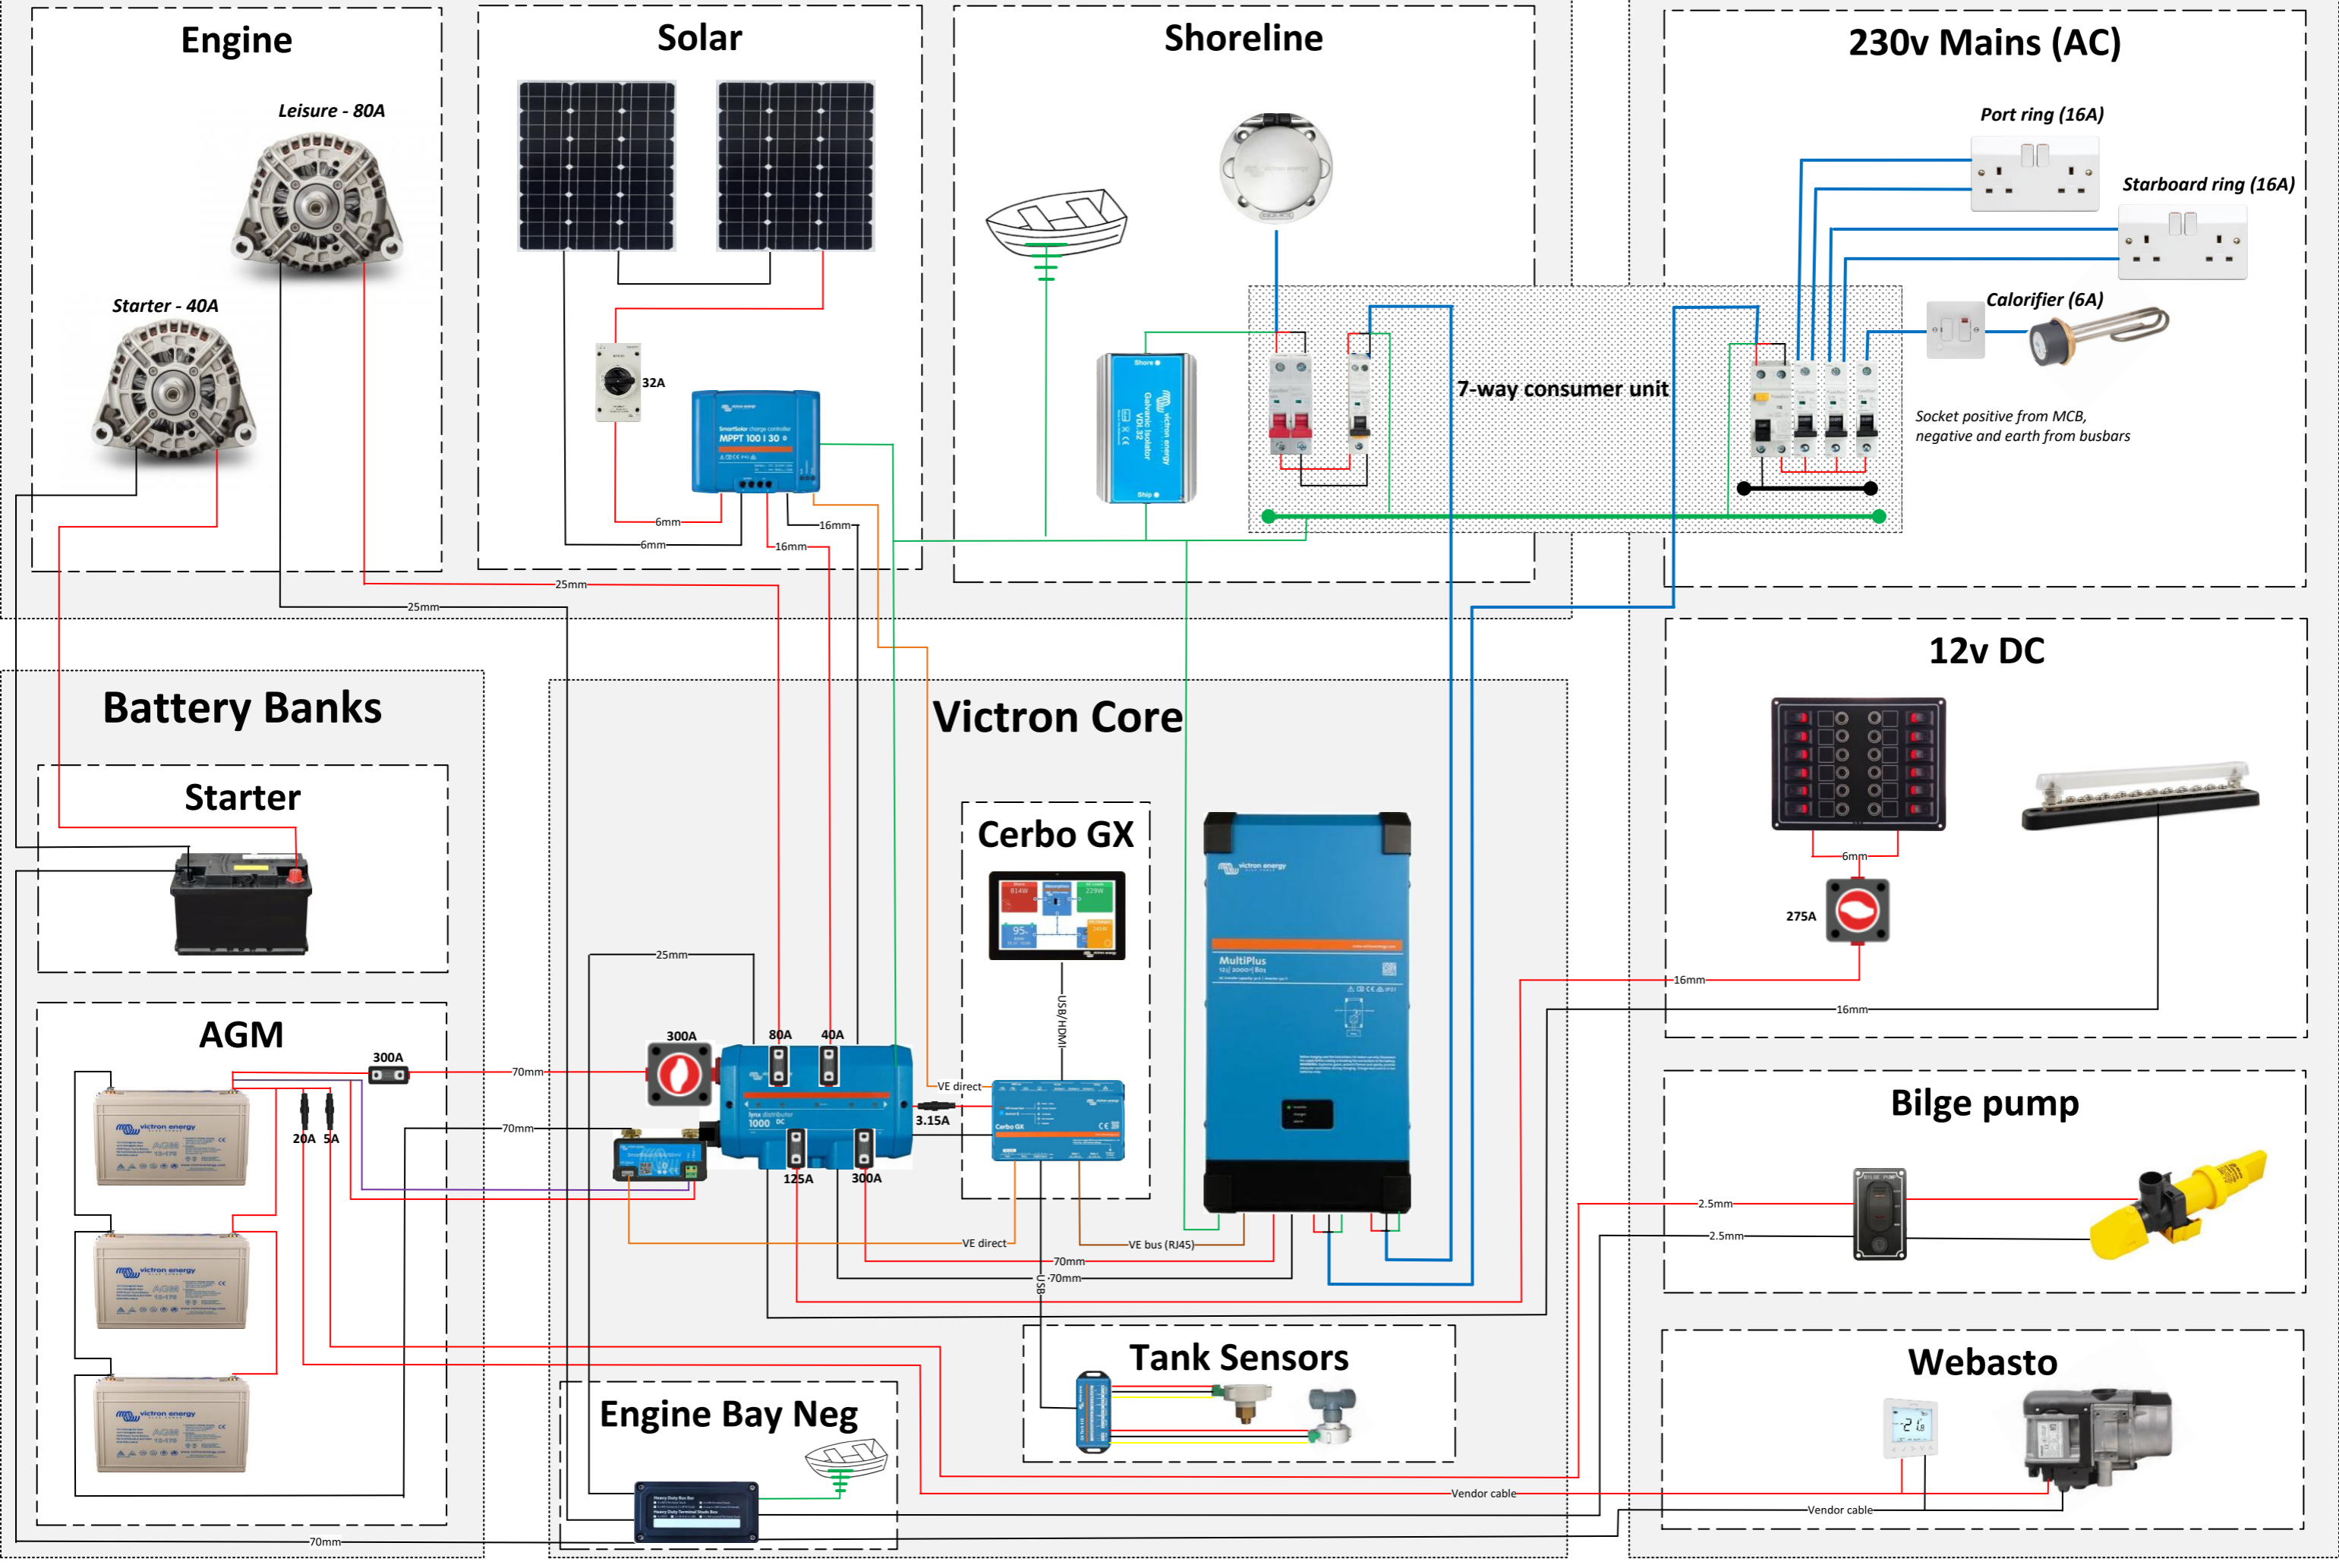

Bilge pump

Engine Bay Neg

Tank Sensors

Webasto

Socket positive from MCB, negative and earth from busbars

Vendor cable

Vendor cable